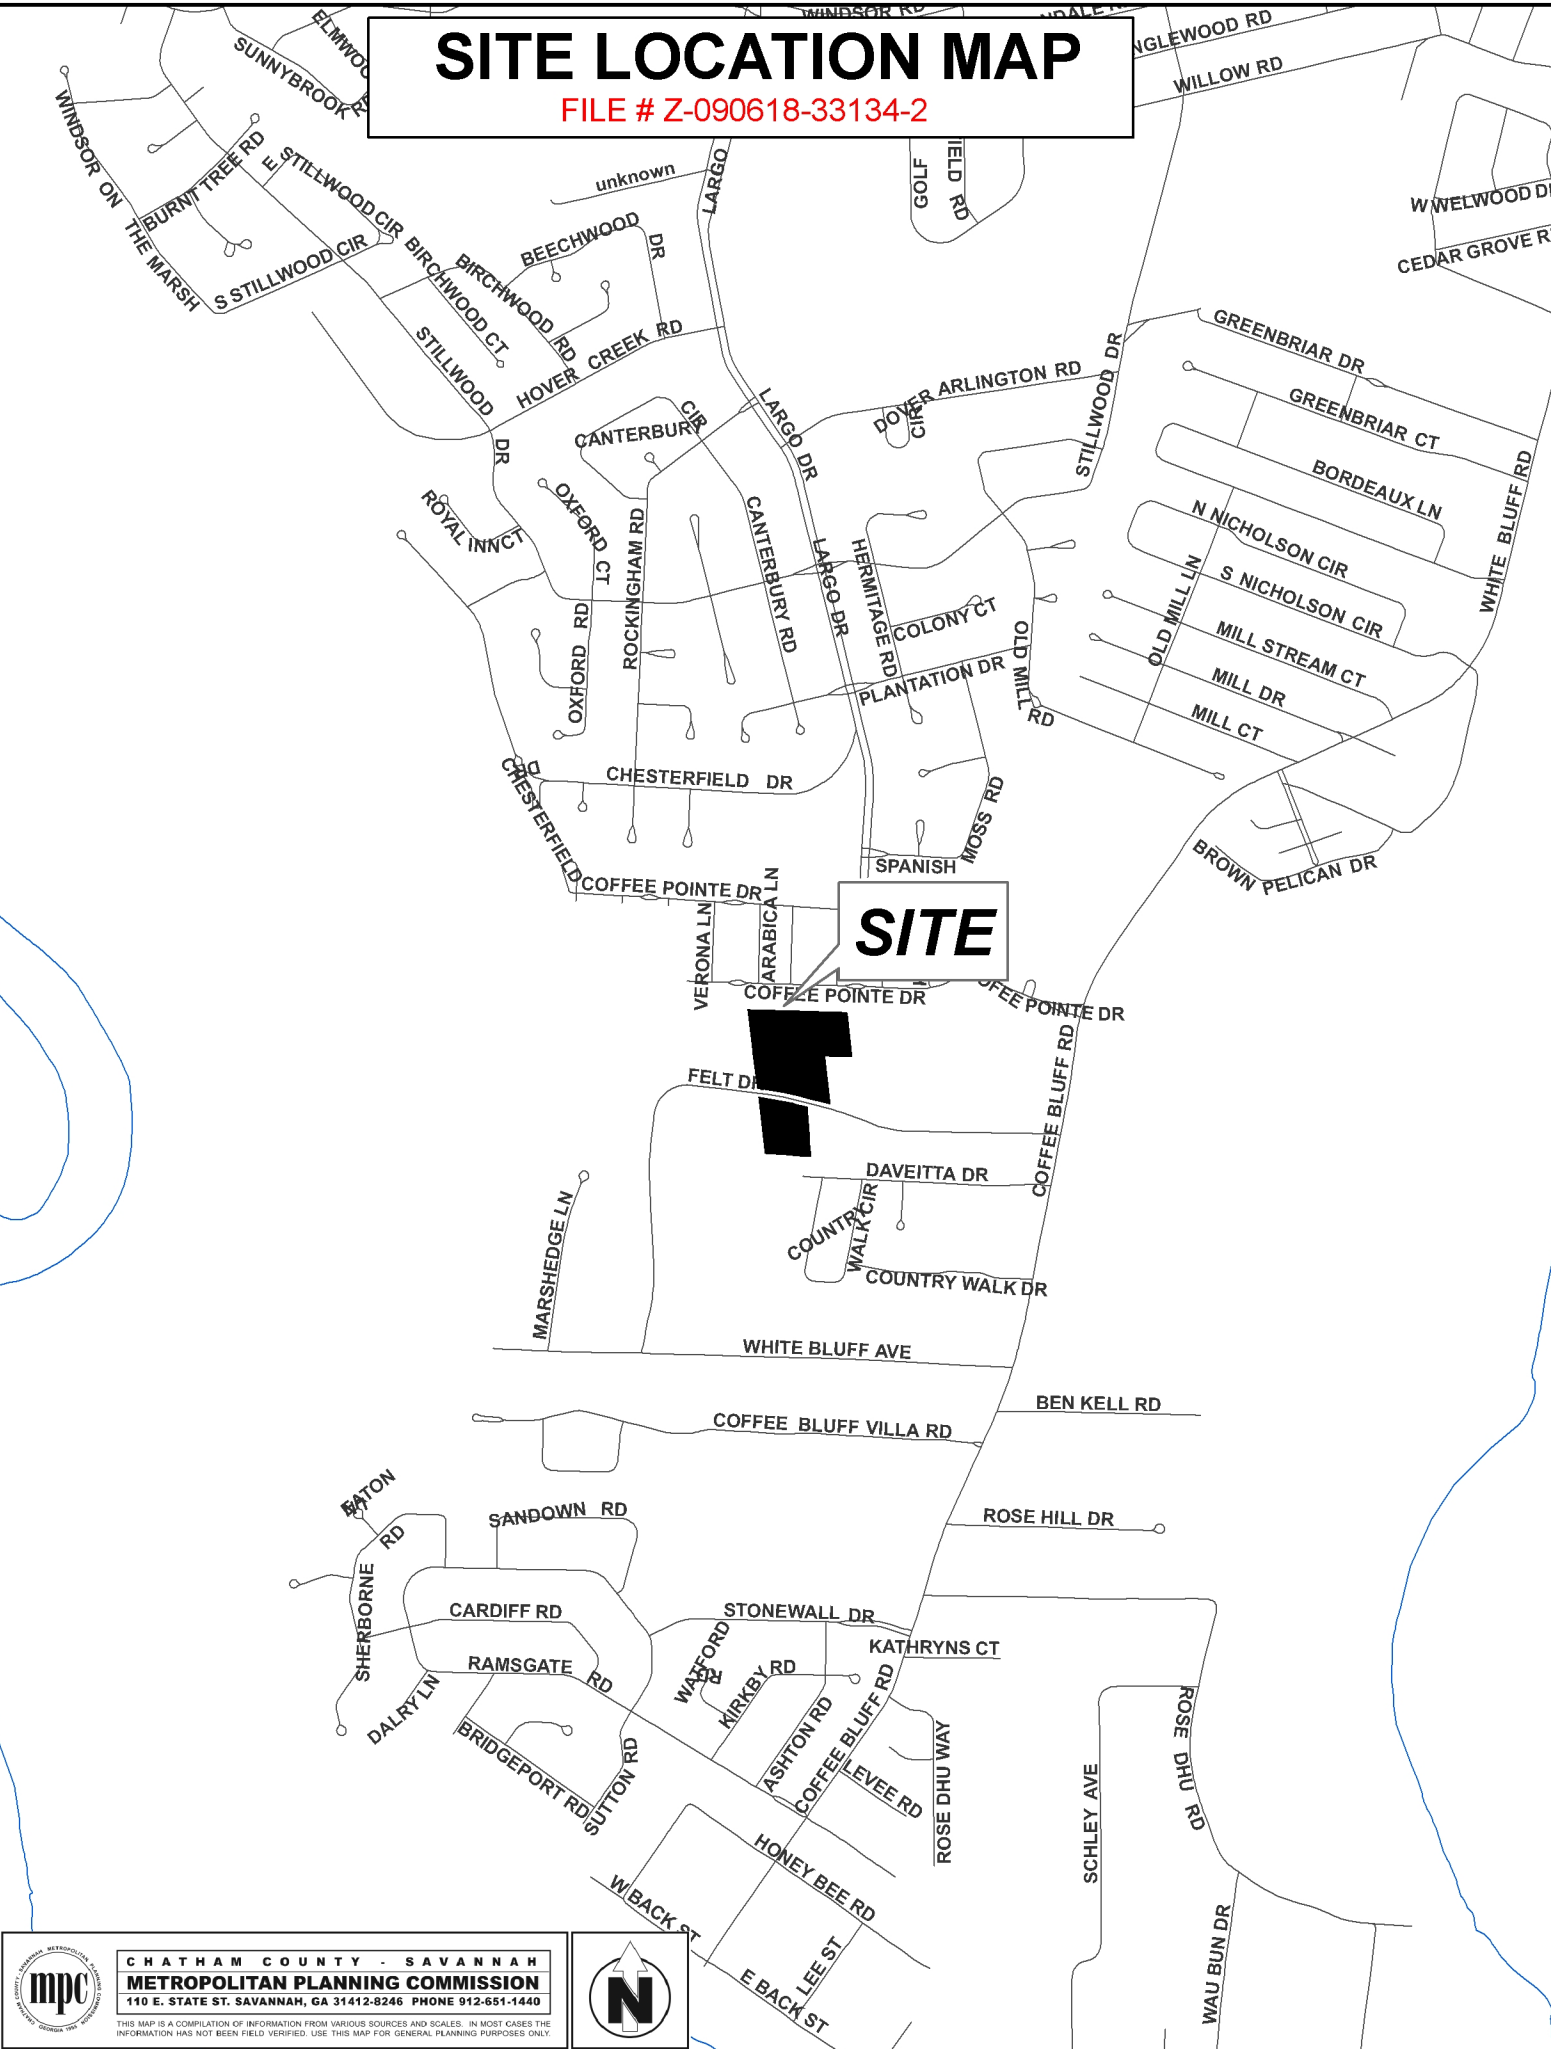

SITE LOCATION MAP

FILE # Z-090618-33134-2

SITE